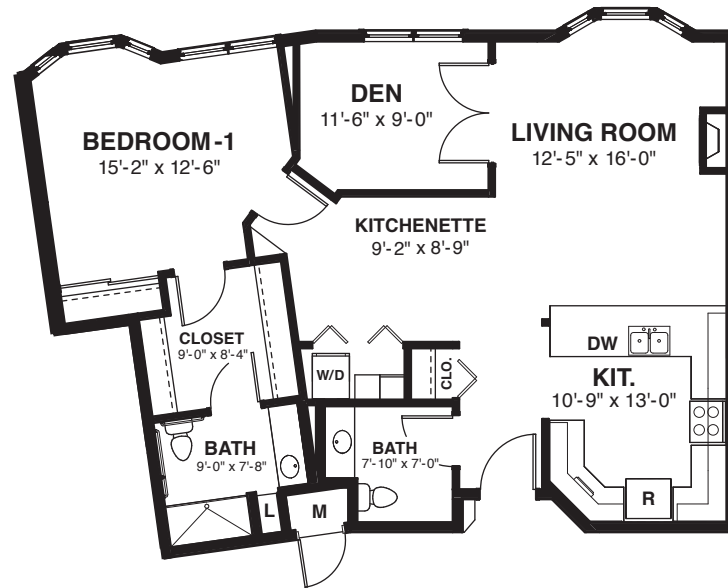

The Cove

EAST BUILDING

1,110 Square Feet

1 Bedroom + Den

1.5 Baths

R – Refrigerator
DW – Dishwasher
M – Mechanical Room
W – Washer
D – Dryer
L – Linen Closet