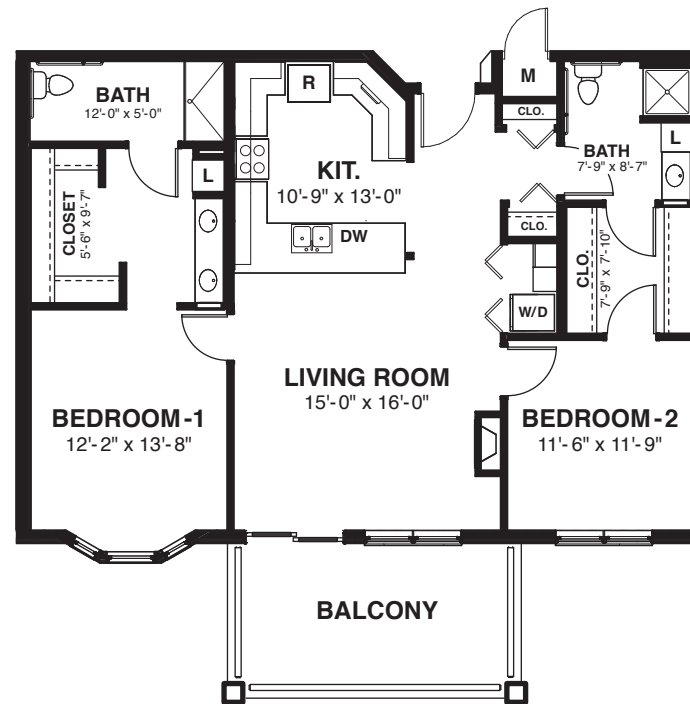

The Bay Breeze

EAST BUILDING

1,184 Square Feet

2 Bedroom

2 Baths

- R – Refrigerator
- DW – Dishwasher
- M – Mechanical Room
- W – Washer
- D – Dryer
- L – Linen Closet