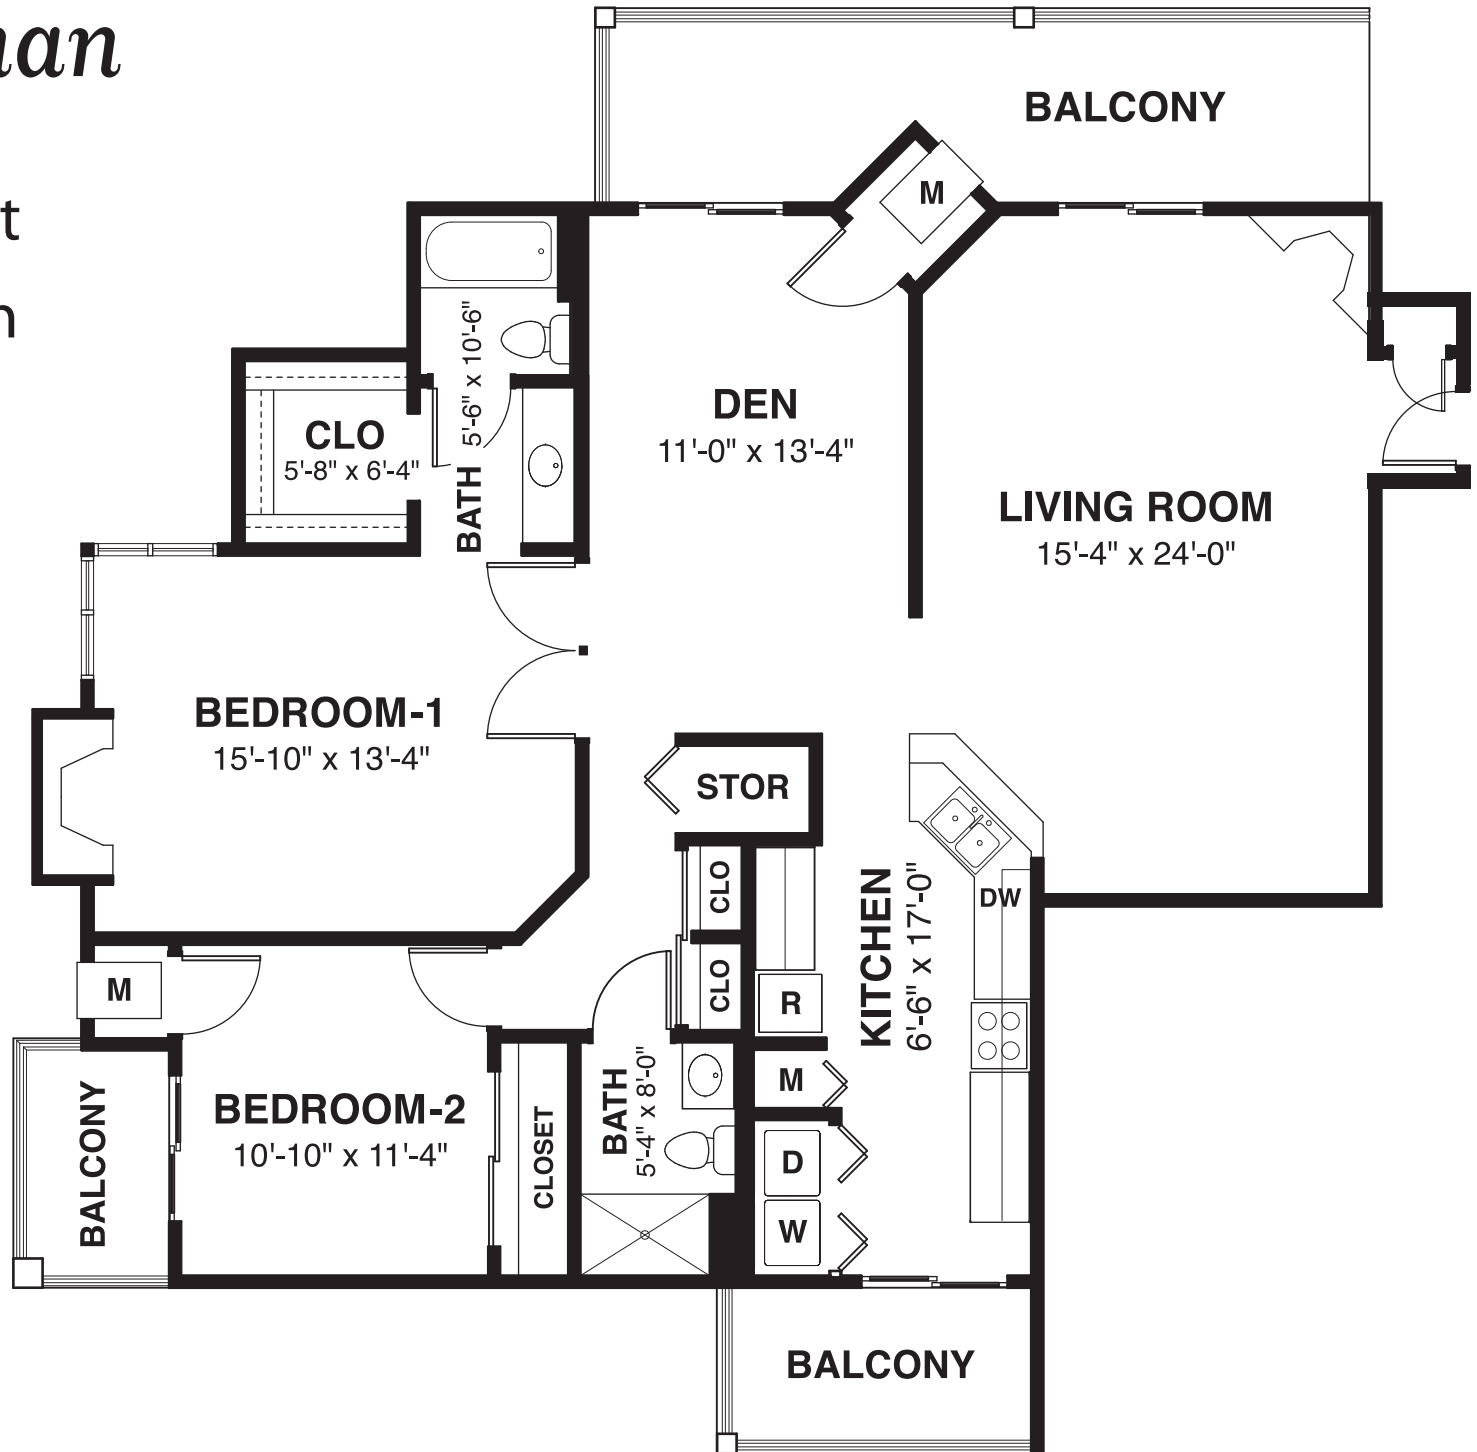

The Boatsman

WEST BUILDING

1,356 Square Feet

2 Bedroom + Den

2 Baths

R – Refrigerator
DW – Dishwasher
M – Mechanical Room
W – Washer
D – Dryer

2C