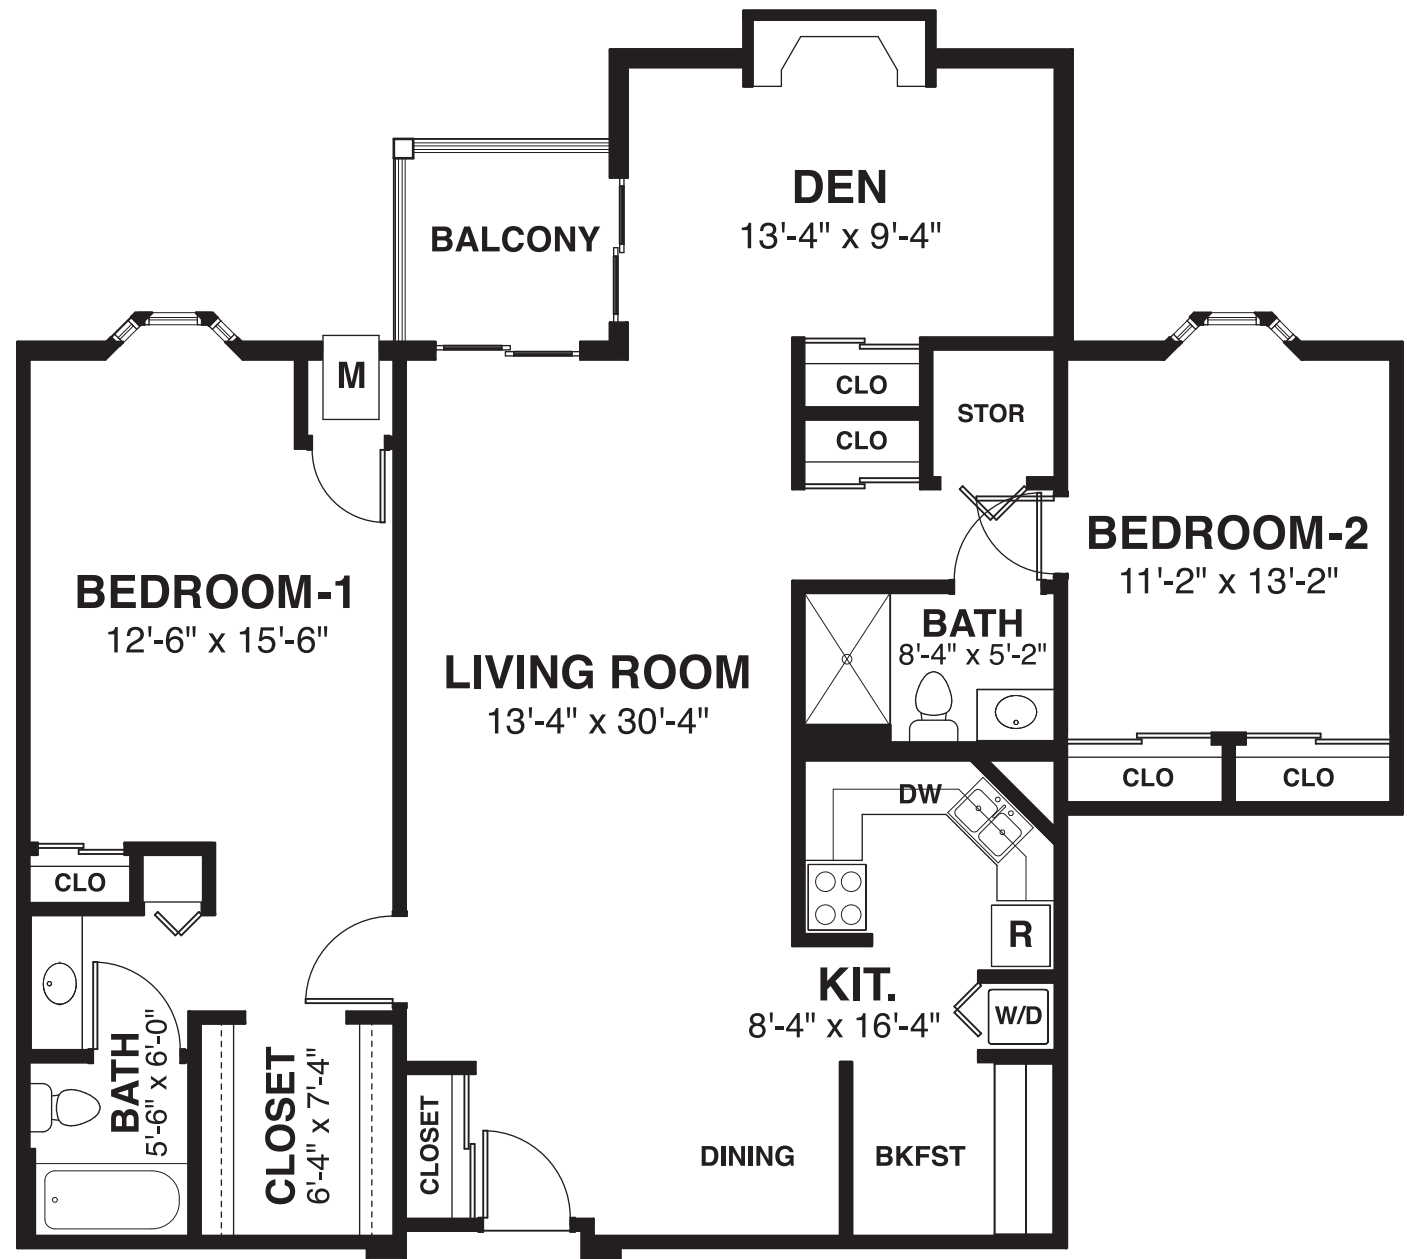

The Sandbar

WEST BUILDING

1,408 Square Feet

2 Bedroom + Den

2 Baths

R – Refrigerator
DW – Dishwasher
M – Mechanical Room
W – Washer
D – Dryer

2B1