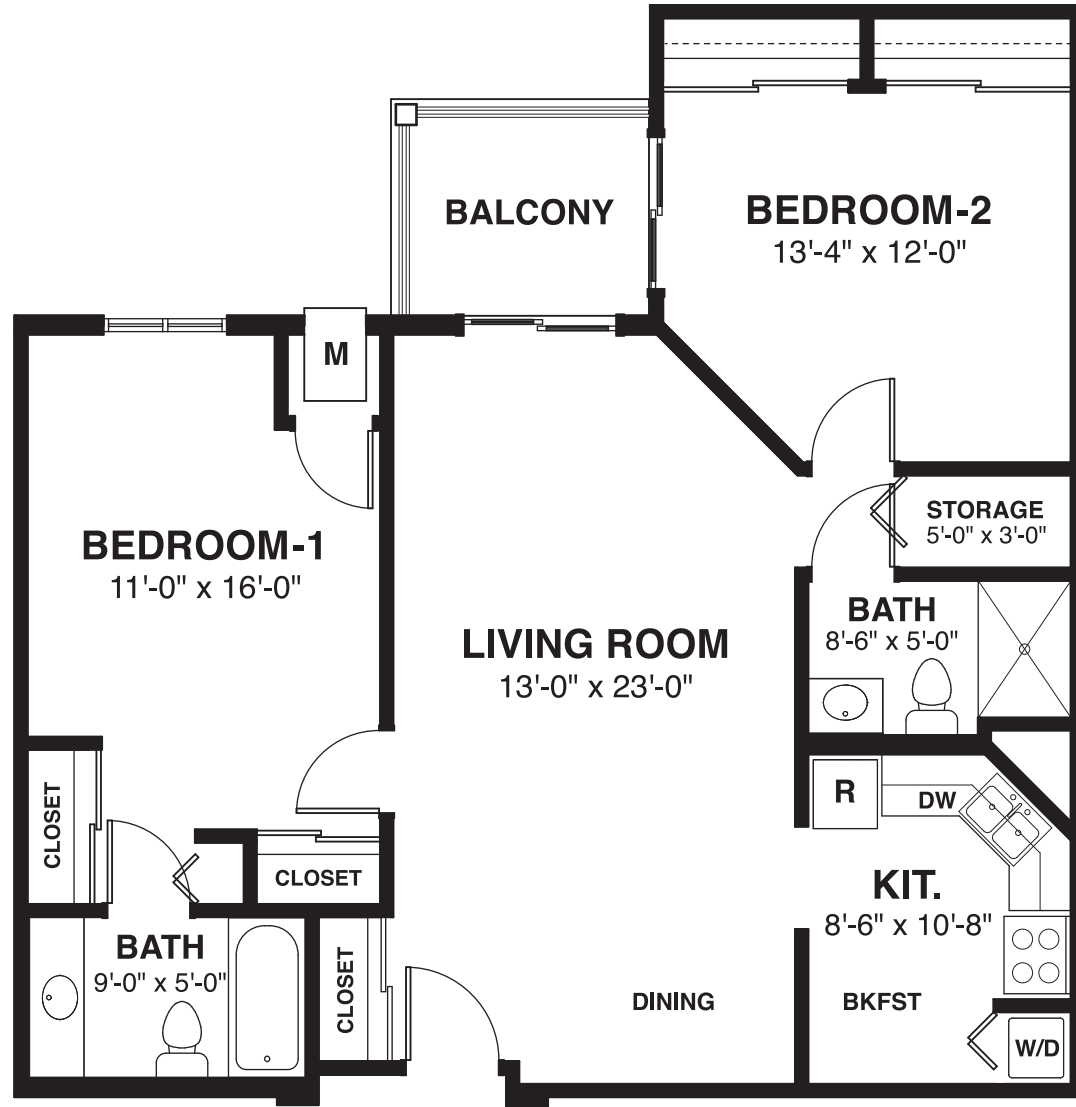

The Tide

WEST BUILDING

945 Square Feet

2 Bedroom

2 Baths

R – Refrigerator
DW – Dishwasher
M – Mechanical Room
W – Washer
D – Dryer

2A