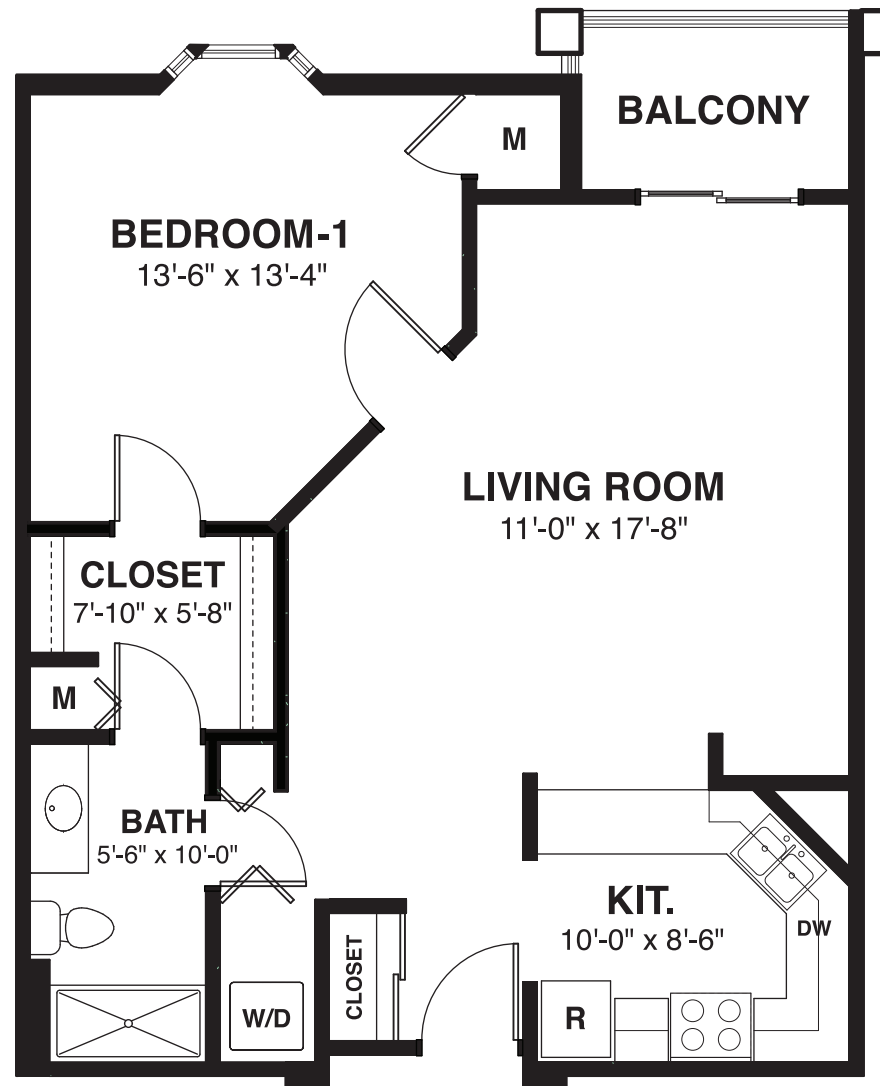

The Port

WEST BUILDING

739 Square Feet

1 Bedroom

1 Baths

R – Refrigerator
DW – Dishwasher
M – Mechanical Room
W – Washer
D – Dryer

1B